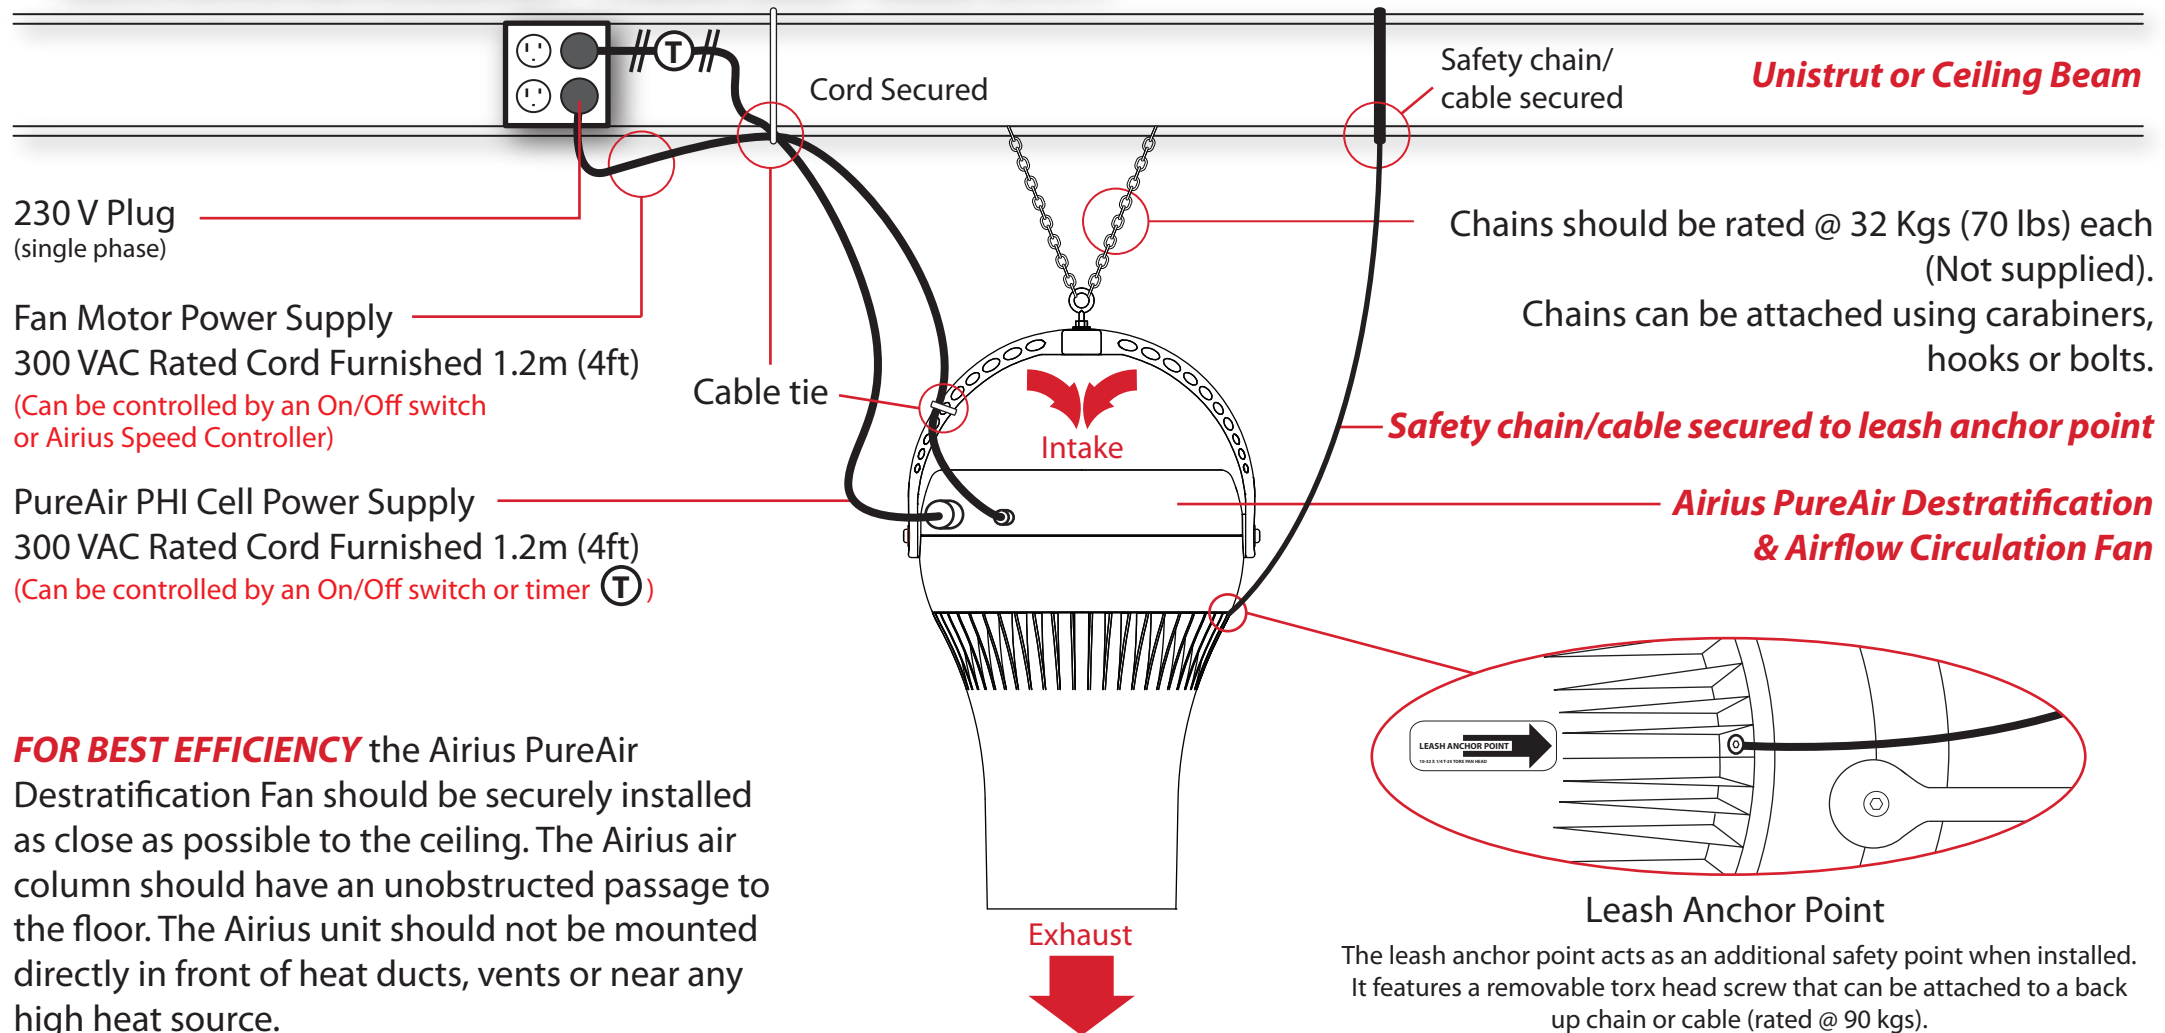

AIRIUS MOUNTING GUIDELINES - PUREAIR SERIES - Model 45/PS-4

FOR BEST EFFICIENCY the Airius PureAir Destratification Fan should be securely installed as close as possible to the ceiling. The Airius air column should have an unobstructed passage to the floor. The Airius unit should not be mounted directly in front of heat ducts, vents or near any high heat source.

AIRIUS MOUNTING GUIDELINES - PUREAIR SERIES - Model 45/PS-4 (Angled)